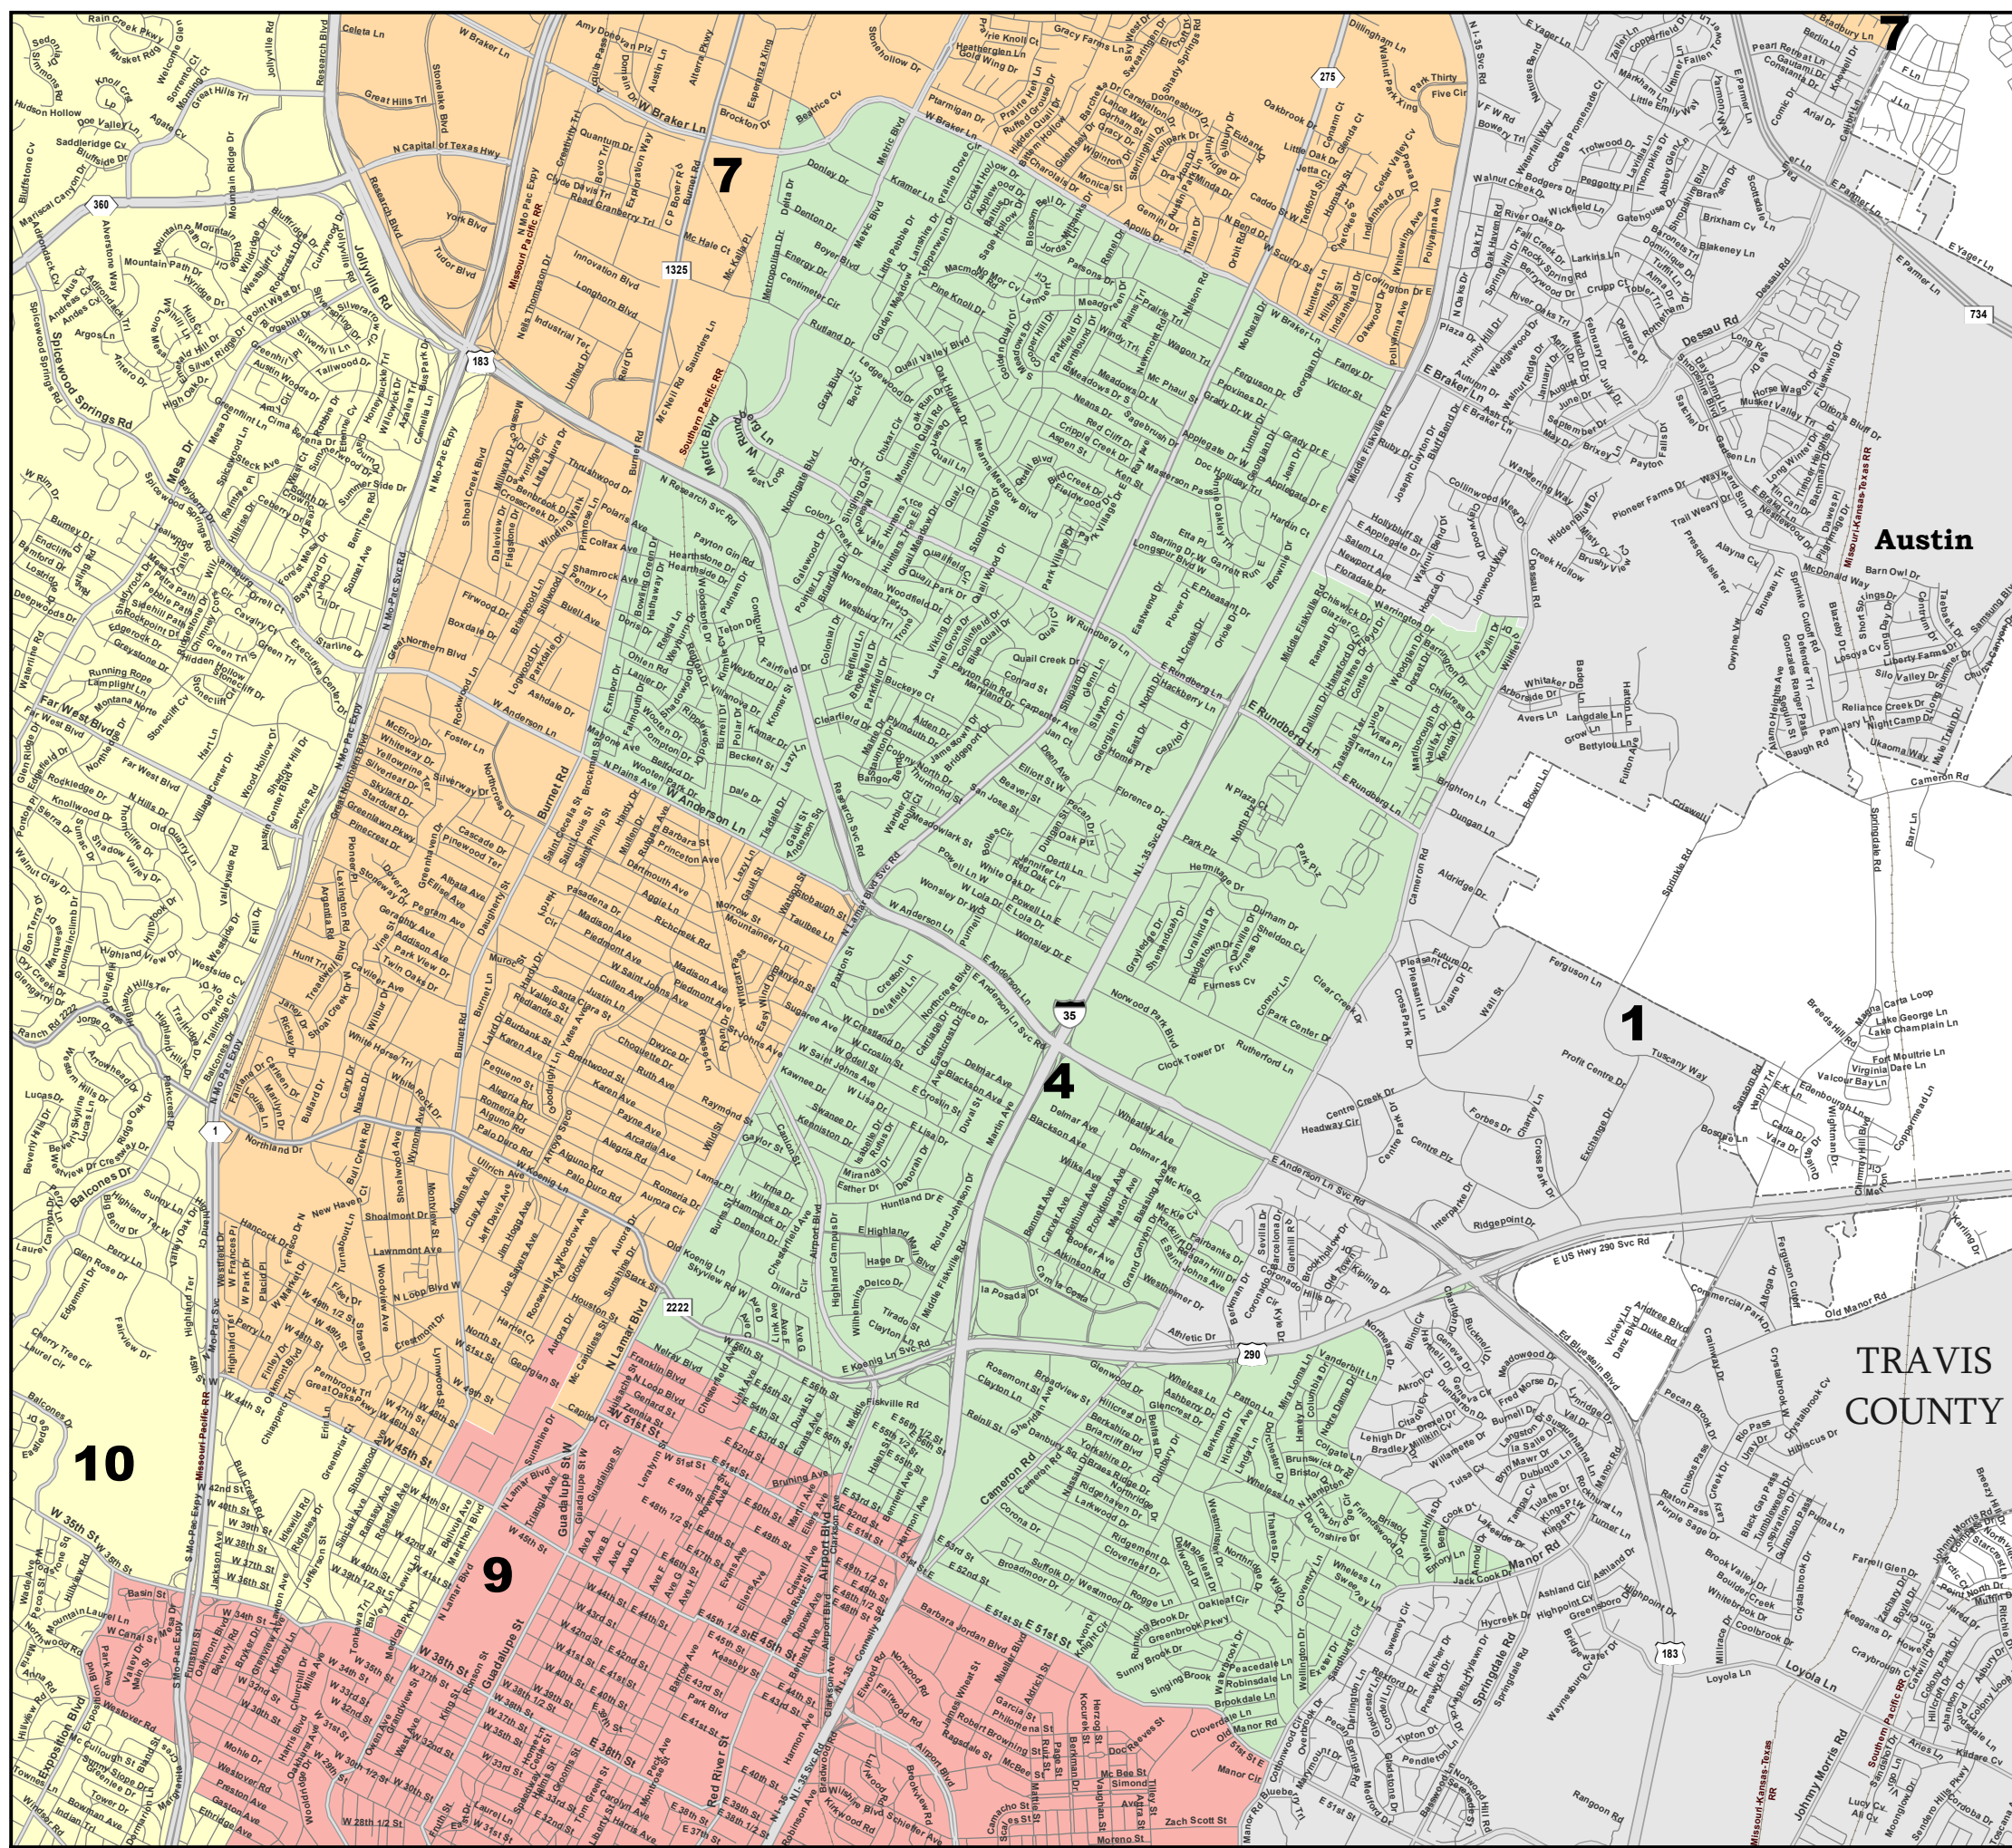

2021 ICRC Preliminary Map

District 4

Austin

TRAVIS COUNTY

- Cities**
- Census Designated Places (CDPs)*
- COUNTIES**
-

Map ID 5002
09/16/21 10:59:43

47688
2020 Census
XKORE2018 2021-09-16 10:48:42