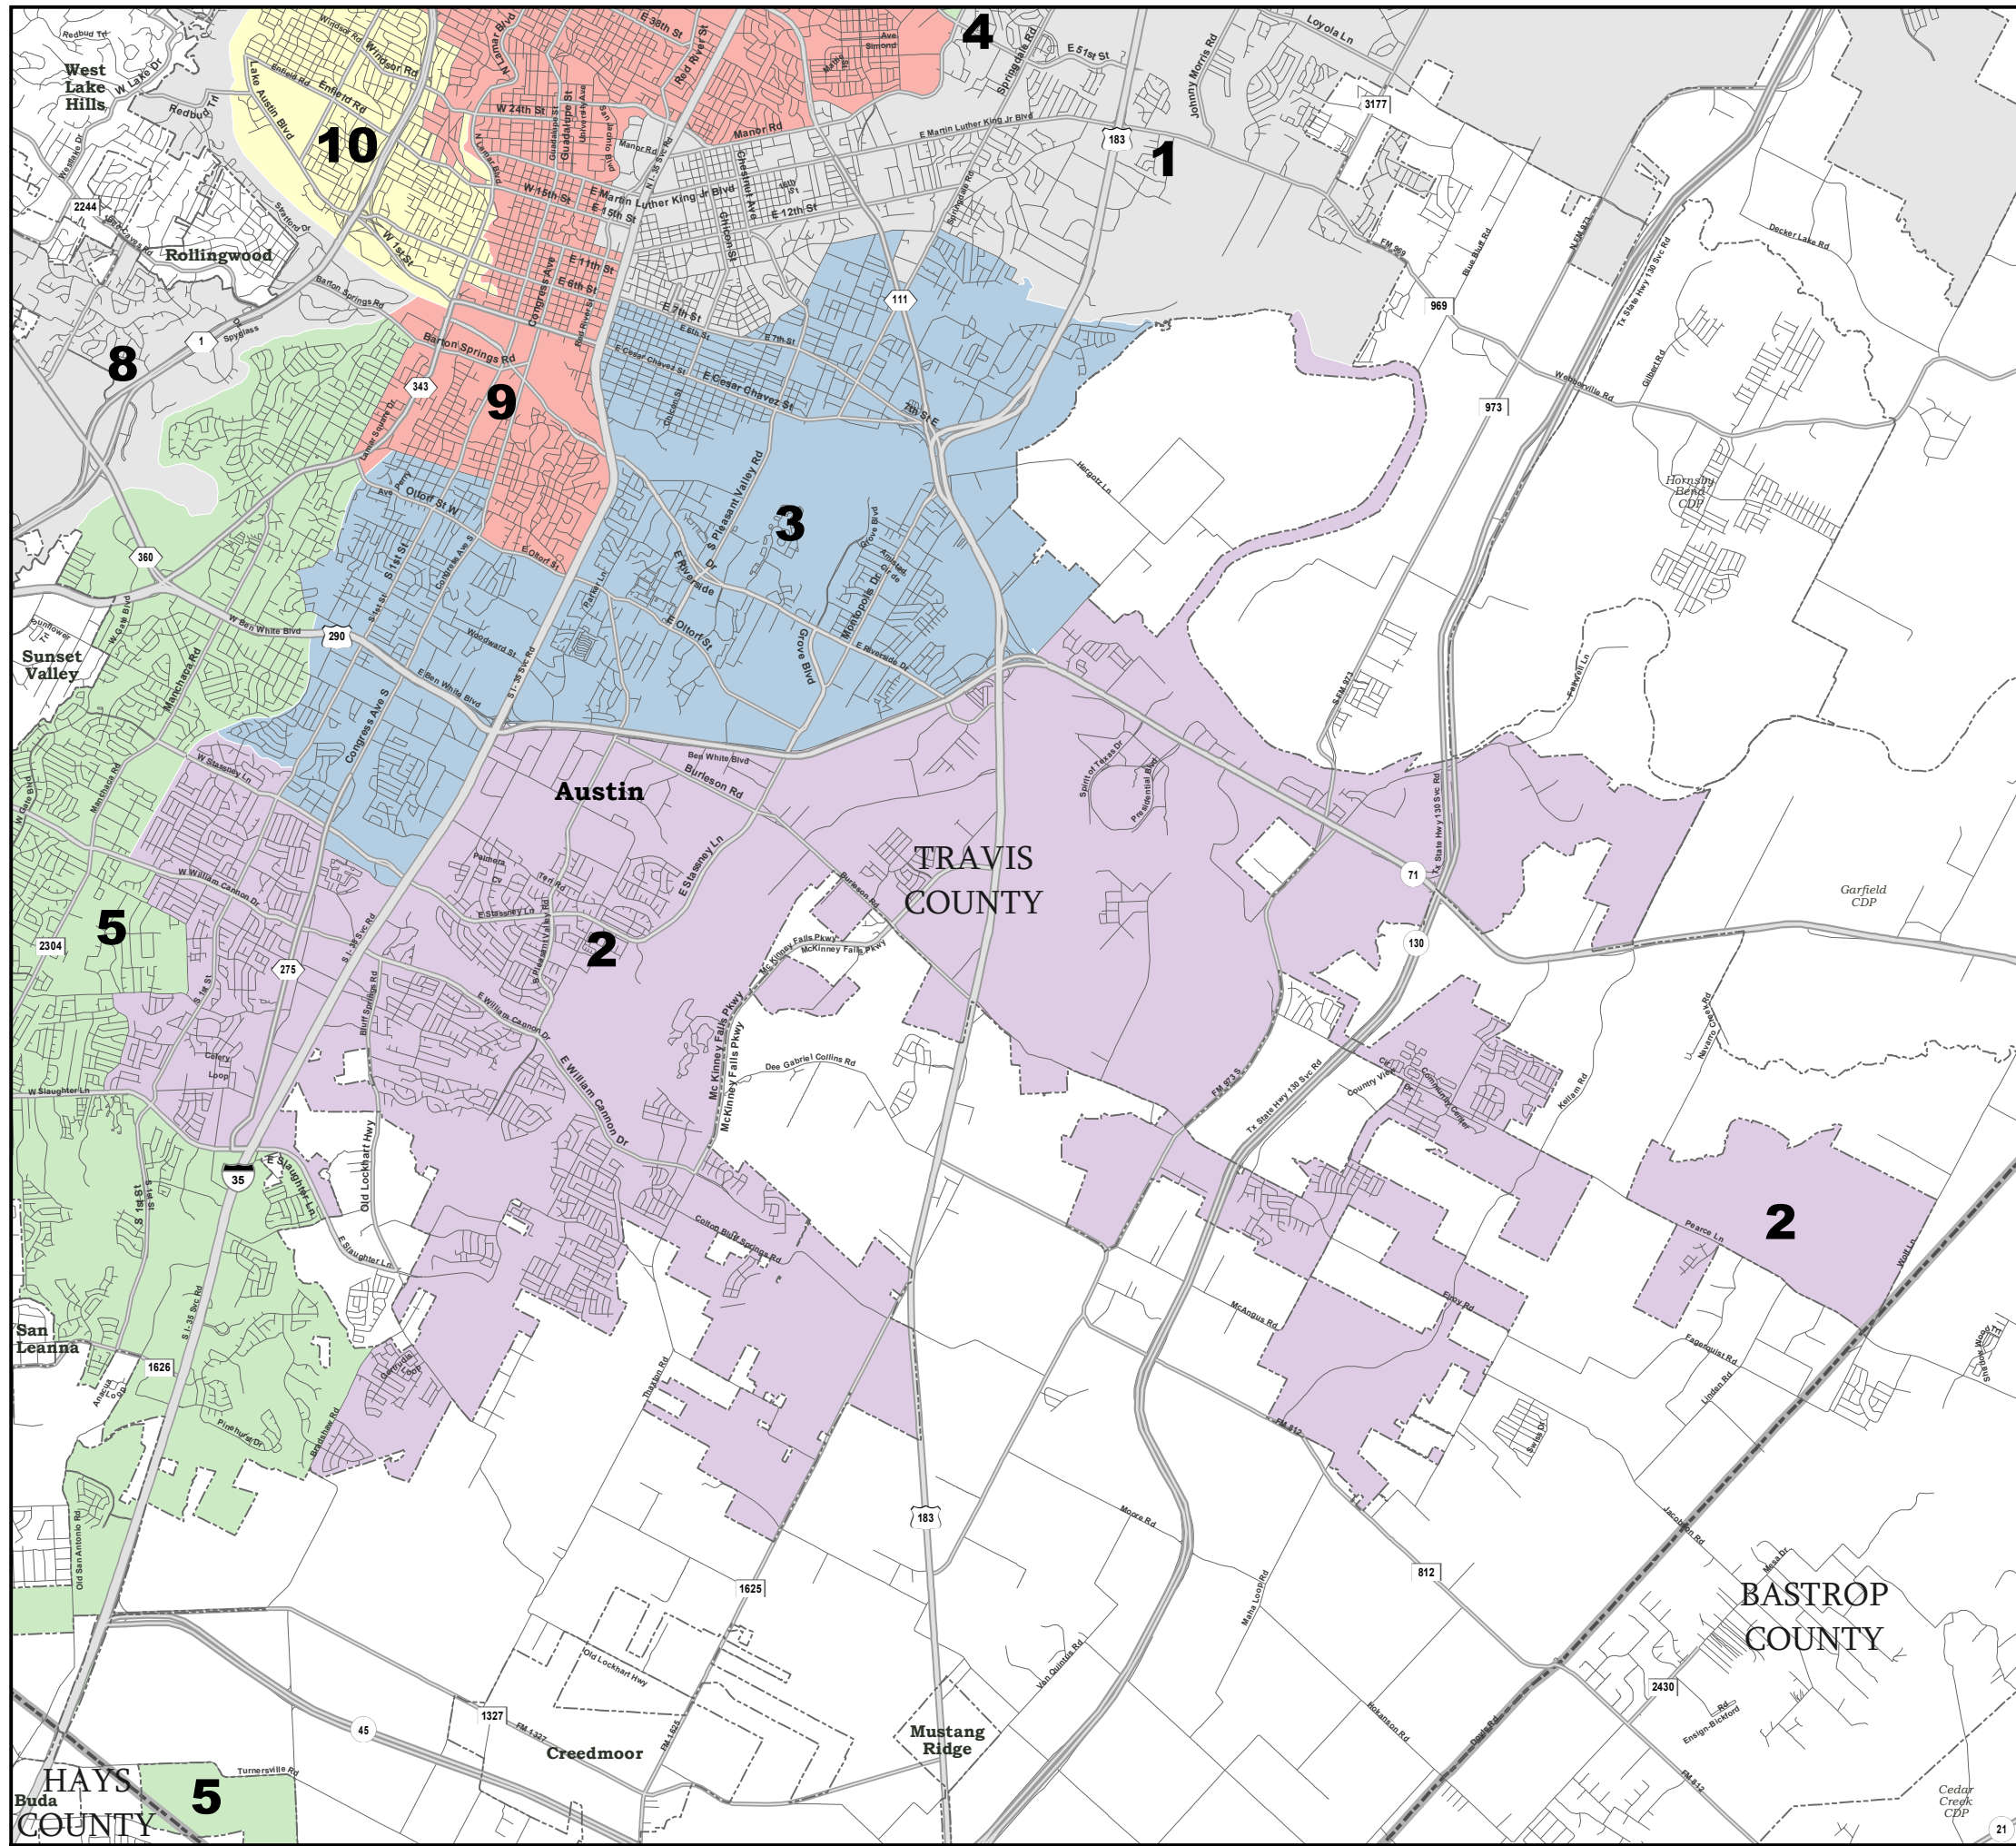

2021 ICRC Preliminary Map

District 2

- Cities
- Census Designated Places (CDPs)
- COUNTIES
-

Map ID 5002
09/16/21 10:59:43

47688
2020 Census
XKORE2018 2021-09-16 10:48:42

HAYS
Buda
COUNTY

Cedar
Creek
CDP