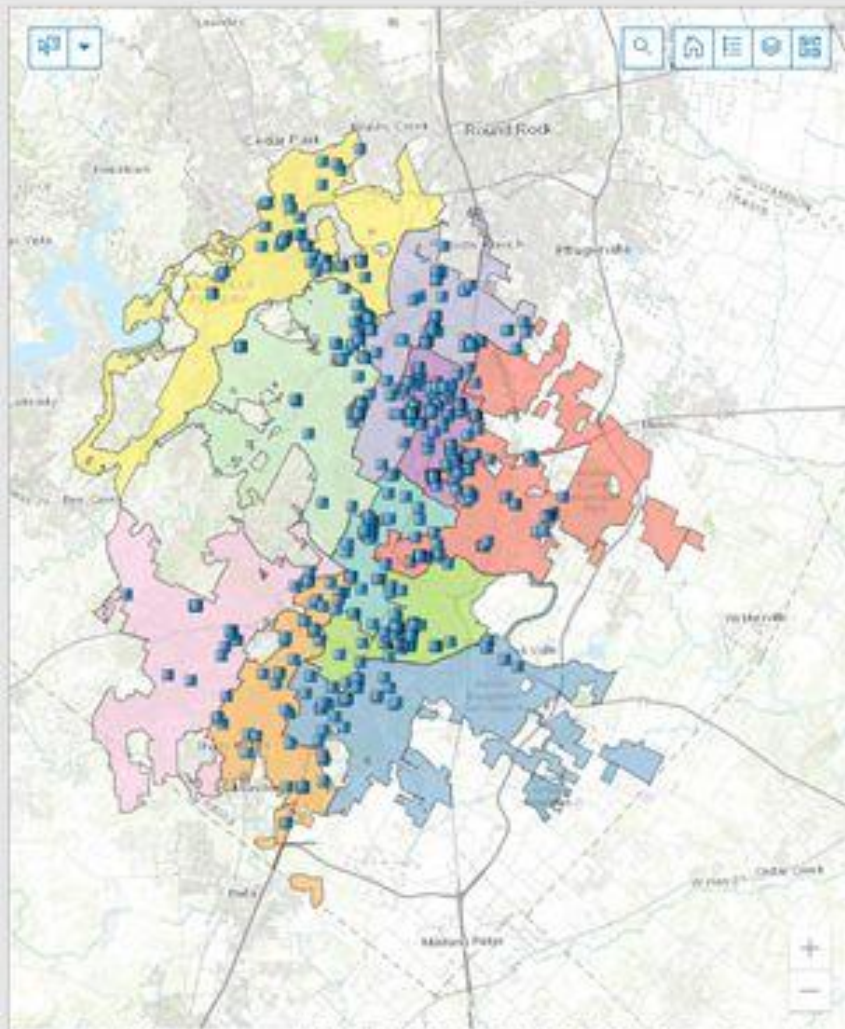

Austin Code Cases Related Winter Storm Uri

A Story Map

Case Summary

Case Breakdown by Council District

Sources: Esri, HERE, Garmin, Intermap, INCREMENT P, GEBCO, USGS, FAO, NPS, NRCAN, GeoB. Powered by Esri.