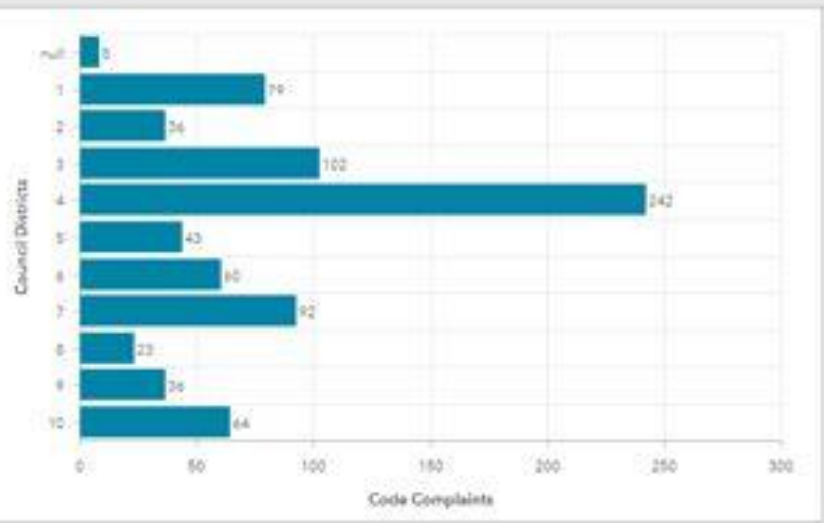

Austin Code Cases Related Winter Storm Uri

A Story Map

Case Summary

Case Breakdown by Council District

Sources: Esri, HERE, Garmin, Intermap, INCREMENT P, GEBCO, USGS, FAO, NPS, NRCAN, GeoB. Powered by Esri.