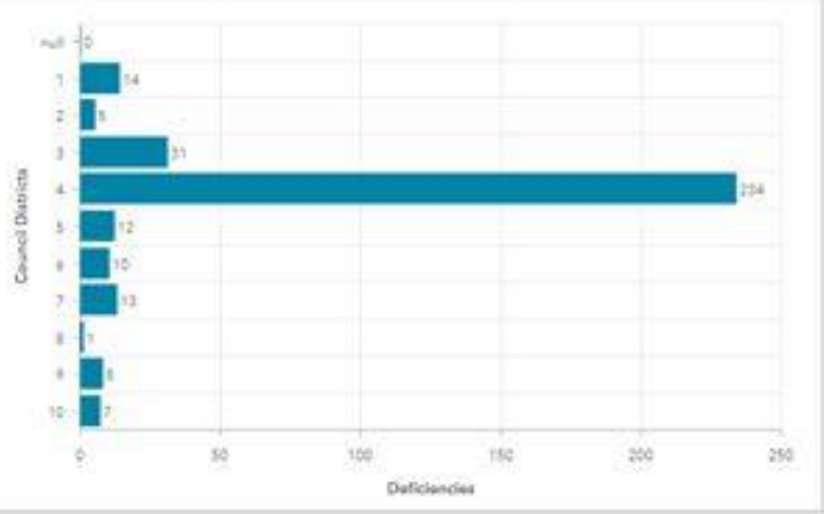

Austin Code Cases Related Winter Storm Uri

A Story Map

Case Summary

Case Breakdown by Council District

Sources: Esri, HERE, Garmin, Intermap, INCREMENT P, GEBCO, USGS, FAO, NPS, NRCAN, GeoB. Powered by Esri.