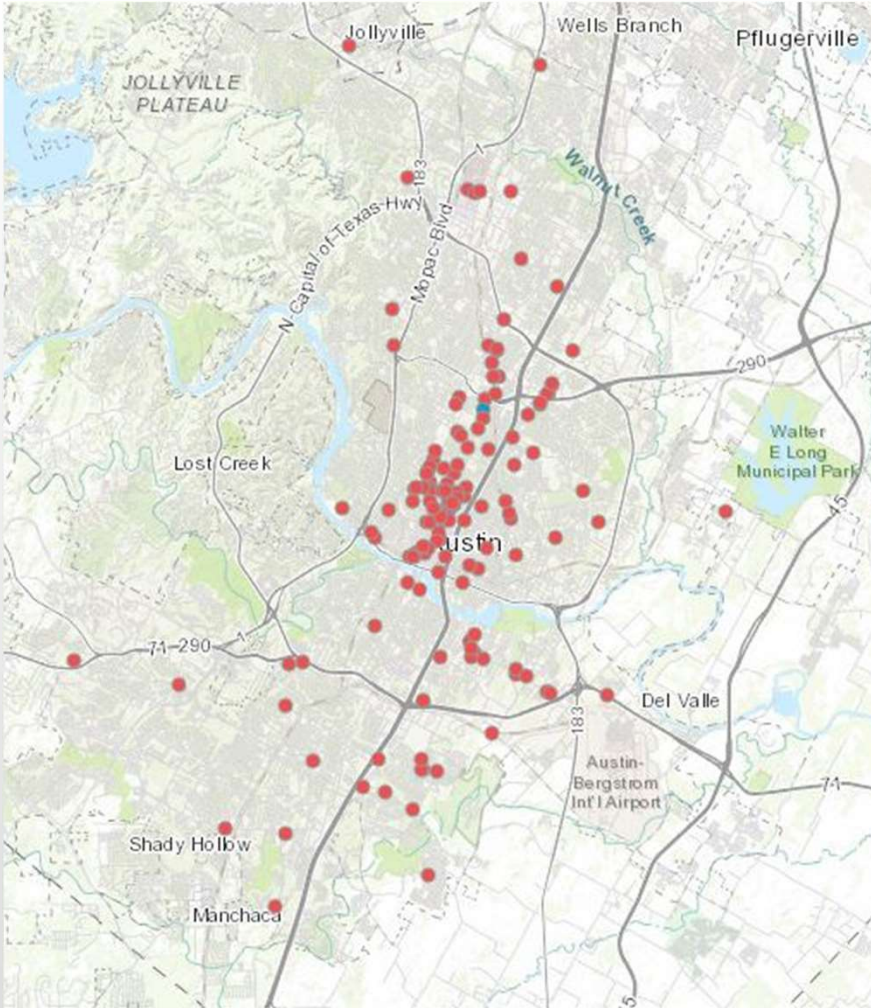

Shelter Locations

Downtown Austin